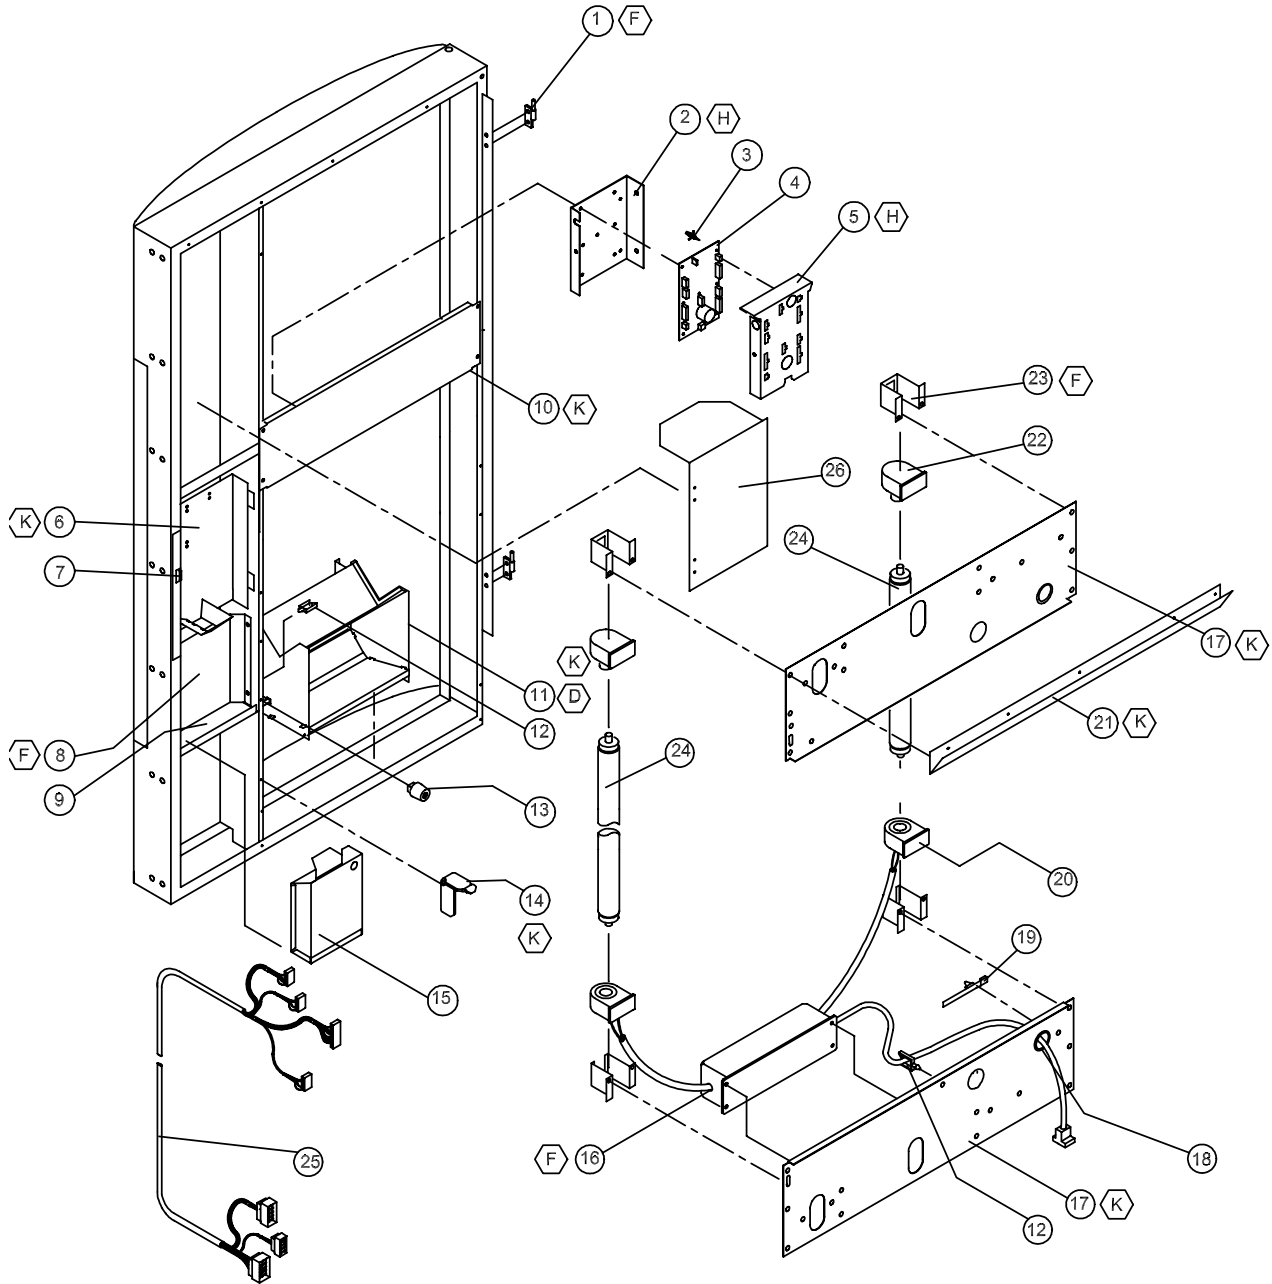

V-MAX

PARTS SECTION COCA - COLA

V-MAX COCA-COLA MAIN DOOR

ITEM NO.	DESCRIPTION	MODEL NUMBER	720	840
			QTY REQ	PART NO.
1	OUTER DOOR – 9 SELECT	1	*	*
2	EYELET TRIM	1	388271	388271
3	SIGN FACE	1	**	**
4	SIGN TRIM - LEFT	1	388125-2B	388125B
5	SIGN CAP - UPPER	1	1114341	1114341
6	RAIN GUARD	1	2000848	2000848
7	DOOR FRAME WELD	1	1121220	1121221
8	DOOR GUARD	1	2010131	2009503
9	SIGN TRIM RIGHT (TOP - BOTTOM)	2	1084538	1084538-1
10	DBV PLUG	1	2001228	2001228
11	LOCK ASSEMBLY (SEE PAGES CC-8 - CC-9)	1	~	~
12	SELECTION PANEL (SEE PAGES CC-6 - CC-7)	1	~	~
13	SIGN TRIM RETAINER	2	1084589	1084589-1
14	SIGN CAP BOTTOM	1	1114341-1	1114341-1
15	FLAT WASHER 3/8"	3	V801491	V801491
16	BUSHING	2	388094	388094
17	ROLLER	1	1120388	1120388
18	BRACKET ROLLER	1	1120552	1120552

*NOTE: WHEN ORDERING DOOR ASSEMBLY, PLEASE PROVIDE **9-CODE** OR **11-CODE** AND **MANUFACTURER'S DATE CODE**.

NOTE: WHEN ORDERING SIGN FACE, PLEASE PROVIDE **STYLE.

V-MAX COCA-COLA MAIN DOOR

ITEM NO.	DESCRIPTION	MODEL NUMBER	720/840 PART NO.
1	HINGE MALE - INNER DOOR	2	1121287
2	MOUNTING BRACKET - CONTROLLER	1	1077716
3	STAND OFF	6	1121740
4	PCBA VEC 9.2 CONTROLLER	1	1110538-38
5	COVER PANEL	1	1077724
6	COIN DOOR ASSEMBLY	1	1081112
7	LATCH - COINAGE DOOR	1	1085546
8	BARRIER PANEL	1	1117147
9	BULKHEAD COIN BOX	1	1112155
10	SHEAR PANEL - MIDDLE	1	1120713
11	DELIVERY HOPPER ASSEMBLY	1	133574-10
12	HARNESS CLIP	5	384692-2
13	DOOR BUMPER	2	1036912
14	RAMP/CATCH - INNER DOOR	1	1121714
15	COIN BOX	1	133563
16	BALLAST 115V	1	388405
17	SHEAR PANEL - LOWER / UPPER	2	388117
18	GROMMET 3/2"	1	327021
19	HARNESS TIE	2	1088864
20	LAMP HOLDER - FIXED	2	388406
21	RAIN GUTTER	1	1121204
22	LAMP HOLDER - PLUNGER	2	388407
23	BRACKET - LAMPHOLDER	4	1122305
24	LAMP - 64"	2	388408-1
~	LAMP - 72"	2	388408
25	DOOR HARNESS	1	1077686
26	DBV GUARD ASSEMBLY (OPTIONAL)	1	1089694
27	RAIN CURTAIN, BALLAST (NOT SHOWN)	1	1121838