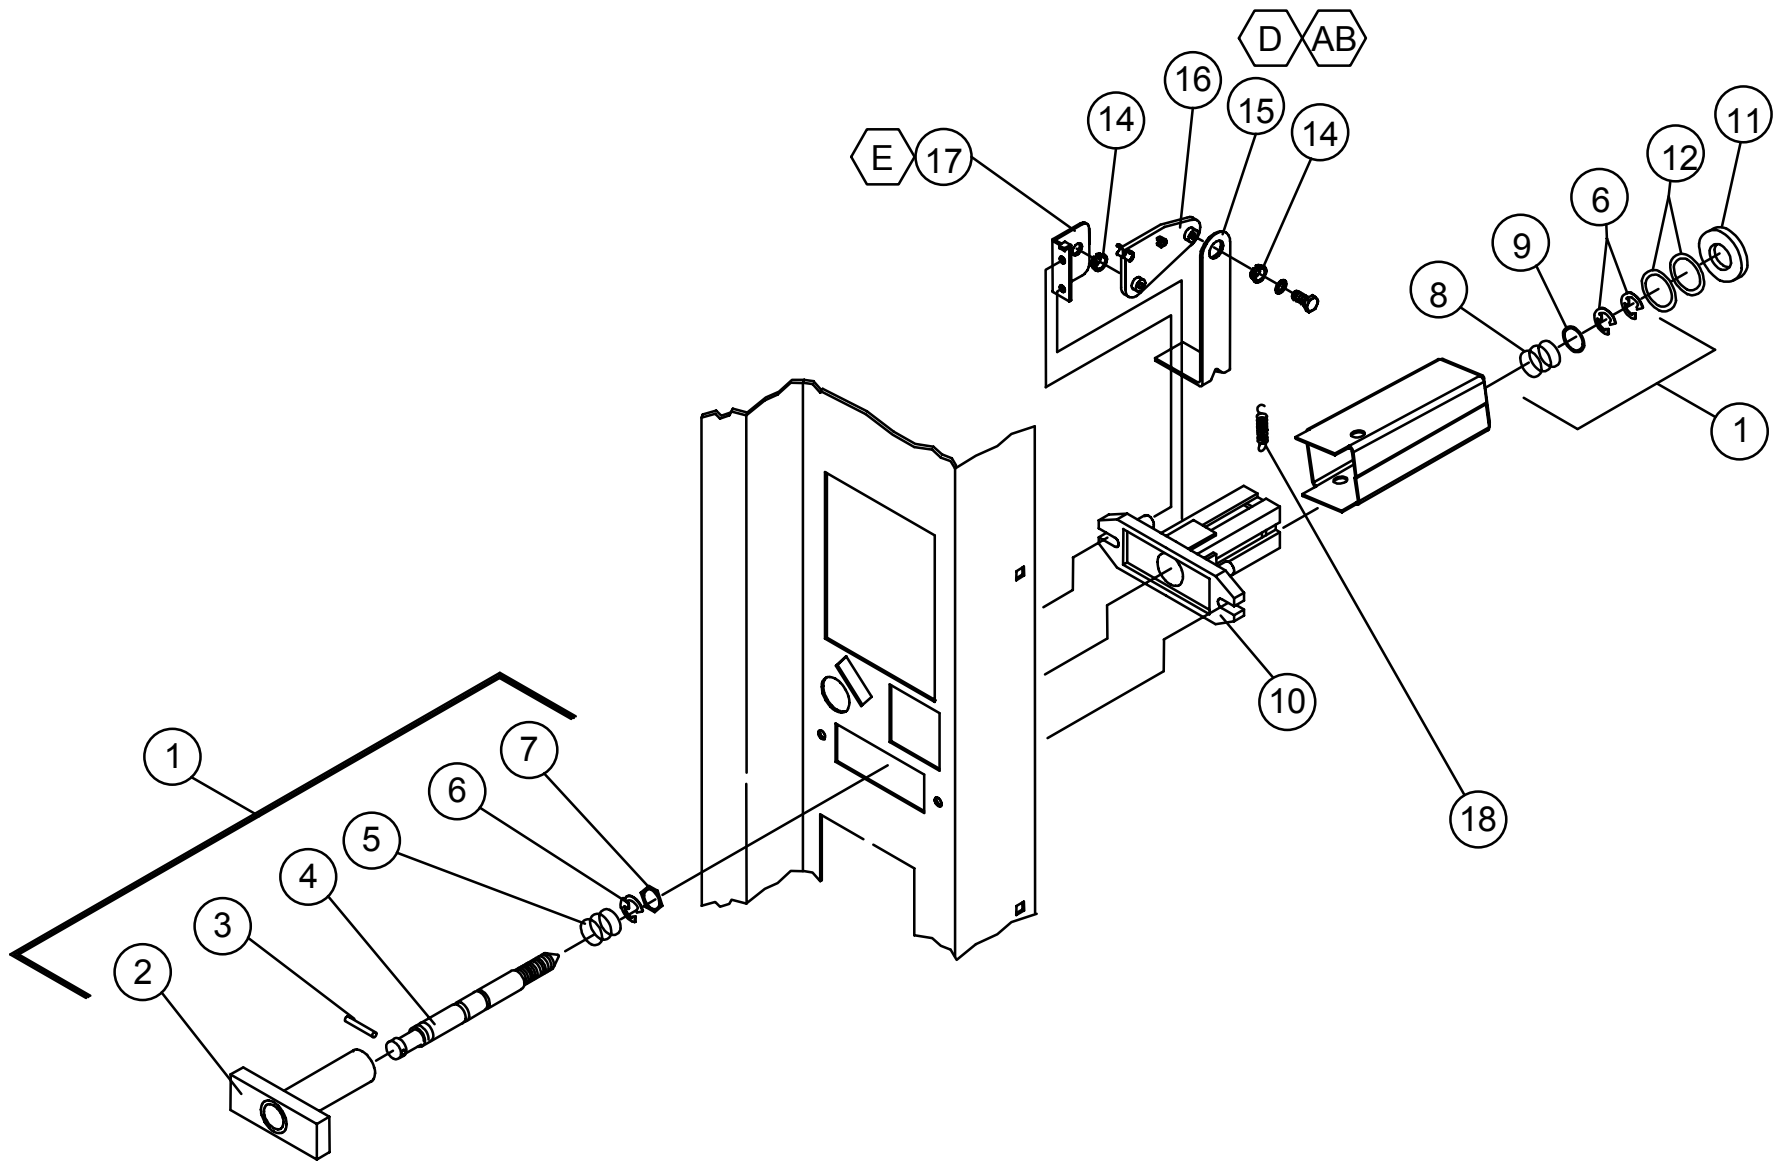

V-MAX COCA-COLA LOCK ASSEMBLY

ITEM NO.	DESCRIPTION	QTY REQ	PART NO.
1	T-HANDLE LOCK ASSEMBLY – ROBO DOOR	1	1114422
--	T-HANDLE LOCK ASSEMBLY - LANDSCAPE	1	1002635
2	T-HANDLE	1	1002392
3	PIN - STUD	1	387601
4	LOCK STUD - QUICKER LOCK	1	1049724
5	SPRING	1	1111554
6	E-RING RETAINER	3	388589
7	HEX WASHER	1	387600
8	SPRING - HEAVY	1	389690
9	FLAT WASHER	1	387718
10	FLANGE	1	1002384
11	LOCK STUD COVER	1	1122126
12	WASHER ½"	2	V801023
13	VAPOR SEAL	1	388132
14	BUSHING (BEARING MECH)	2	385603-4
15	LEVER - COIN RETURN	1	1052619
16	CRANK - COIN RETURN LEVER	1	1002244
17	PIVOT BRACKET - COIN RETURN	1	1002252
18	SPRING - COIN RETURN LEVER	1	1060023