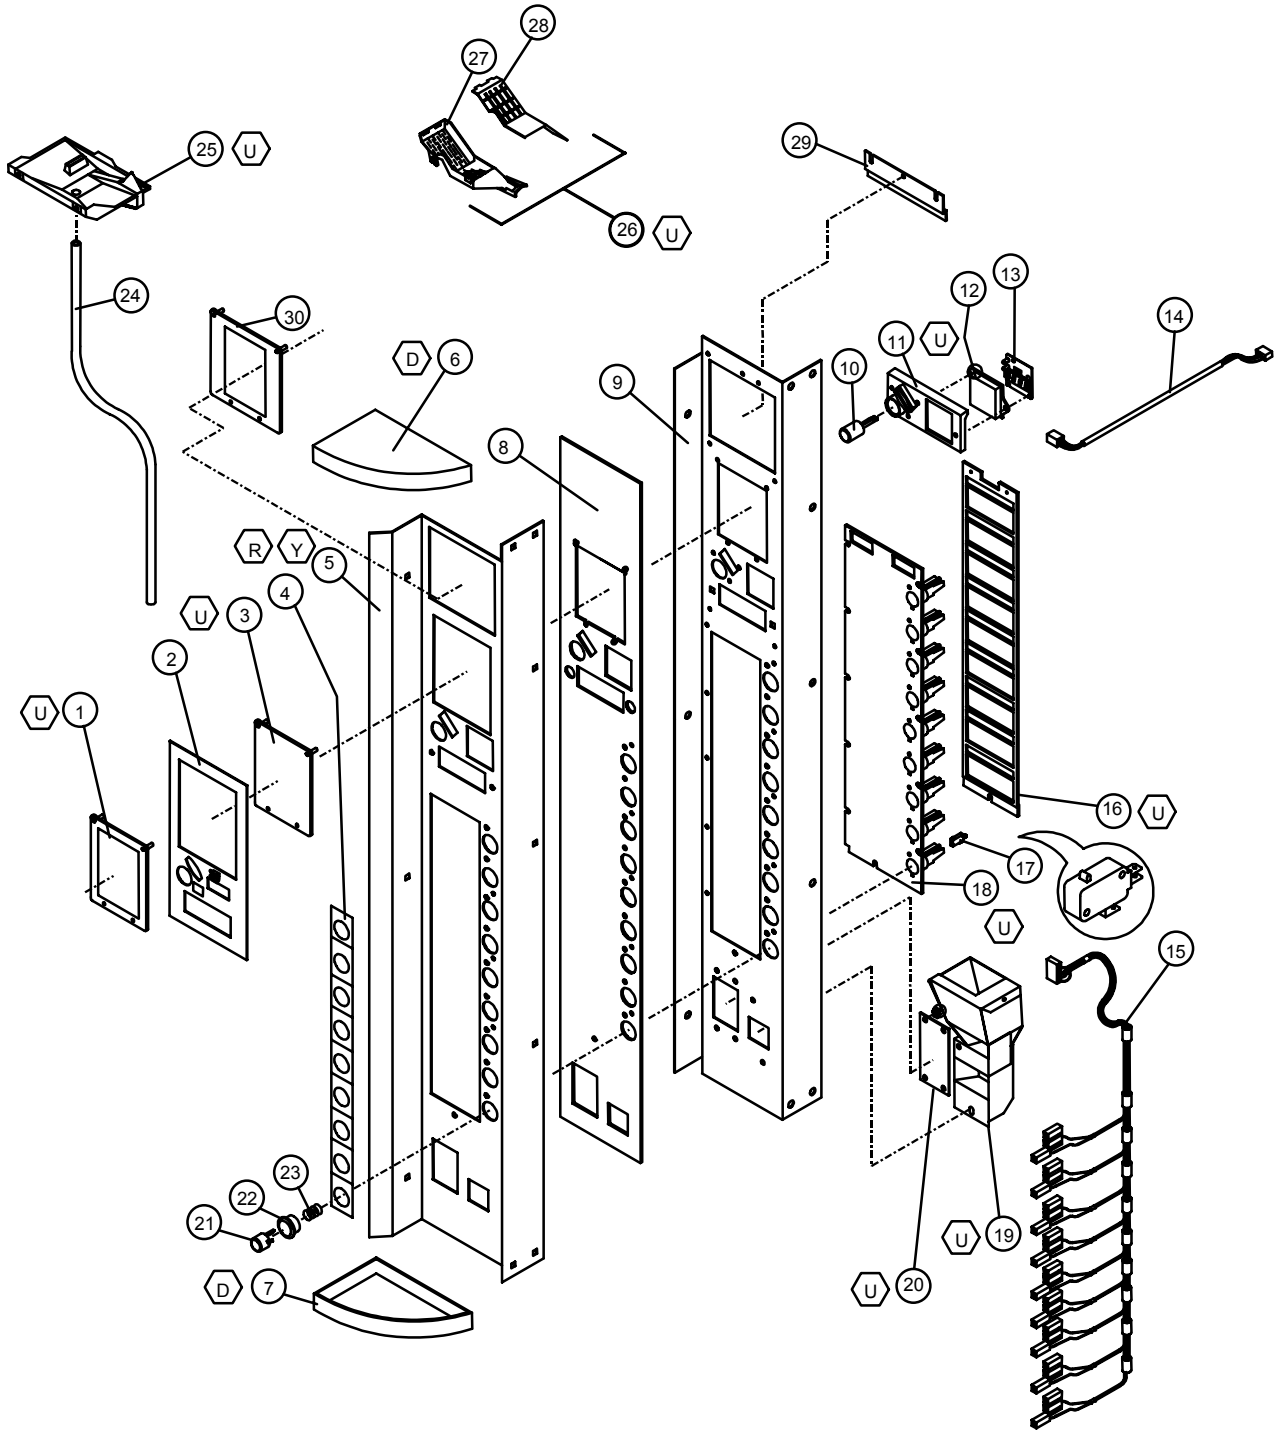

V-MAX

PARTS SECTION COCA - COLA

V-MAX COCA-COLA MAIN DOOR

ITEM NO.	DESCRIPTION	MODEL NUMBER	720	840
			QTY REQ	PART NO.
1	OUTER DOOR – 9 SELECT	1	*	*
2	EYELET TRIM	1	388271	388271
3	SIGN FACE	1	**	**
4	SIGN TRIM - LEFT	1	388125-2B	388125B
5	SIGN CAP - UPPER	1	1114341	1114341
6	RAIN GUARD	1	2000848	2000848
7	DOOR FRAME WELD	1	1121220	1121221
8	DOOR GUARD	1	2010131	2009503
9	SIGN TRIM RIGHT (TOP - BOTTOM)	2	1084538	1084538-1
10	DBV PLUG	1	2001228	2001228
11	LOCK ASSEMBLY (SEE PAGES CC-8 - CC-9)	1	~	~
12	SELECTION PANEL (SEE PAGES CC-6 - CC-7)	1	~	~
13	SIGN TRIM RETAINER	2	1084589	1084589-1
14	SIGN CAP BOTTOM	1	1114341-1	1114341-1
15	FLAT WASHER 3/8"	3	V801491	V801491
16	BUSHING	2	388094	388094
17	ROLLER	1	1120388	1120388
18	BRACKET ROLLER	1	1120552	1120552

*NOTE: WHEN ORDERING DOOR ASSEMBLY, PLEASE PROVIDE **9-CODE** OR **11-CODE** AND **MANUFACTURER'S DATE CODE**.

NOTE: WHEN ORDERING SIGN FACE, PLEASE PROVIDE **STYLE.

V-MAX COCA-COLA MAIN DOOR

ITEM NO.	DESCRIPTION	MODEL NUMBER	720/840 PART NO.
1	HINGE MALE - INNER DOOR	2	1121287
2	MOUNTING BRACKET - CONTROLLER	1	1077716
3	STAND OFF	6	1121740
4	PCBA VEC 9.2 CONTROLLER	1	1110538-38
5	COVER PANEL	1	1077724
6	COIN DOOR ASSEMBLY	1	1081112
7	LATCH - COINAGE DOOR	1	1085546
8	BARRIER PANEL	1	1117147
9	BULKHEAD COIN BOX	1	1112155
10	SHEAR PANEL - MIDDLE	1	1120713
11	DELIVERY HOPPER ASSEMBLY	1	133574-10
12	HARNESS CLIP	5	384692-2
13	DOOR BUMPER	2	1036912
14	RAMP/CATCH - INNER DOOR	1	1121714
15	COIN BOX	1	133563
16	BALLAST 115V	1	388405
17	SHEAR PANEL - LOWER / UPPER	2	388117
18	GROMMET 3/2"	1	327021
19	HARNESS TIE	2	1088864
20	LAMP HOLDER - FIXED	2	388406
21	RAIN GUTTER	1	1121204
22	LAMP HOLDER - PLUNGER	2	388407
23	BRACKET - LAMPHOLDER	4	1122305
24	LAMP - 64"	2	388408-1
~	LAMP - 72"	2	388408
25	DOOR HARNESS	1	1077686
26	DBV GUARD ASSEMBLY (OPTIONAL)	1	1089694
27	RAIN CURTAIN, BALLAST (NOT SHOWN)	1	1121838