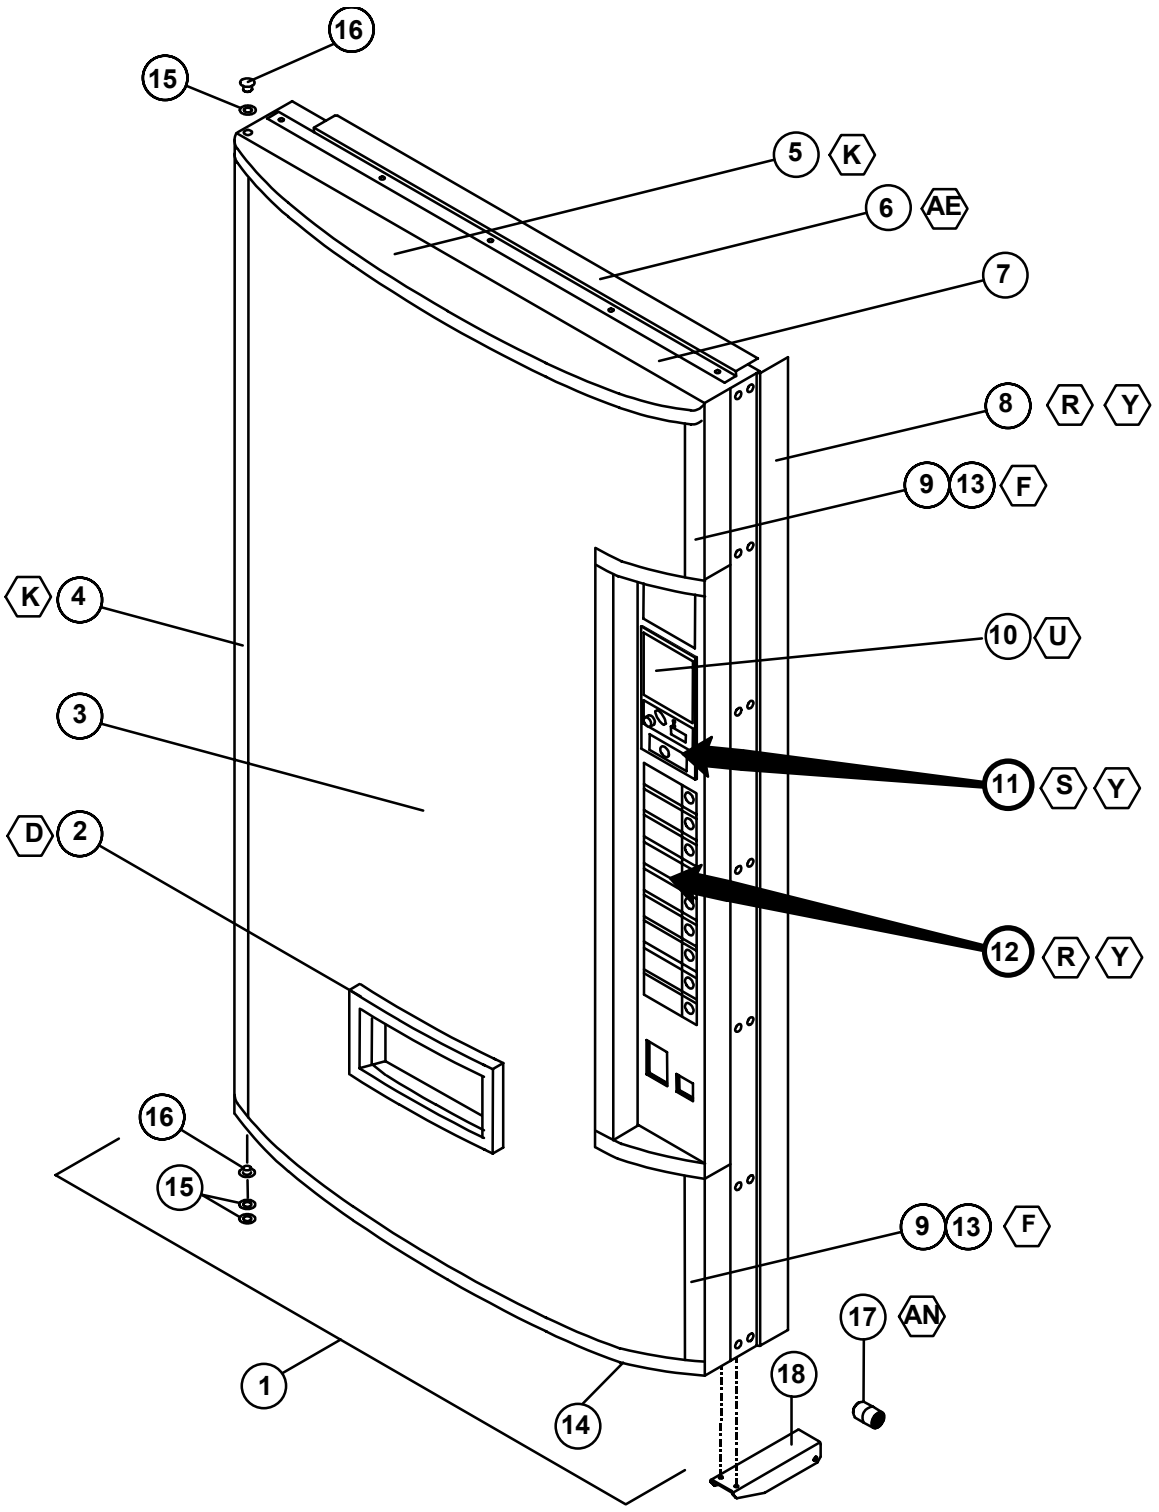

V-MAX

PARTS SECTION COCA - COLA

V-MAX COCA-COLA MAIN DOOR

ITEM NO.	DESCRIPTION	MODEL NUMBER	720	840
			QTY REQ	PART NO.
1	OUTER DOOR – 9 SELECT	1	*	*
2	EYELET TRIM	1	388271	388271
3	SIGN FACE	1	**	**
4	SIGN TRIM - LEFT	1	388125-2B	388125B
5	SIGN CAP - UPPER	1	1114341	1114341
6	RAIN GUARD	1	2000848	2000848
7	DOOR FRAME WELD	1	1121220	1121221
8	DOOR GUARD	1	2010131	2009503
9	SIGN TRIM RIGHT (TOP - BOTTOM)	2	1084538	1084538-1
10	DBV PLUG	1	2001228	2001228
11	LOCK ASSEMBLY (SEE PAGES CC-8 - CC-9)	1	~	~
12	SELECTION PANEL (SEE PAGES CC-6 - CC-7)	1	~	~
13	SIGN TRIM RETAINER	2	1084589	1084589-1
14	SIGN CAP BOTTOM	1	1114341-1	1114341-1
15	FLAT WASHER 3/8"	3	V801491	V801491
16	BUSHING	2	388094	388094
17	ROLLER	1	1120388	1120388
18	BRACKET ROLLER	1	1120552	1120552

*NOTE: WHEN ORDERING DOOR ASSEMBLY, PLEASE PROVIDE **9-CODE** OR **11-CODE** AND **MANUFACTURER'S DATE CODE**.

NOTE: WHEN ORDERING SIGN FACE, PLEASE PROVIDE **STYLE.

V-MAX COCA-COLA MAIN DOOR

ITEM NO.	DESCRIPTION	MODEL NUMBER	720/840 PART NO.
1	HINGE MALE - INNER DOOR	2	1121287
2	MOUNTING BRACKET - CONTROLLER	1	1077716
3	STAND OFF	6	1121740
4	PCBA VEC 9.2 CONTROLLER	1	1110538-38
5	COVER PANEL	1	1077724
6	COIN DOOR ASSEMBLY	1	1081112
7	LATCH - COINAGE DOOR	1	1085546
8	BARRIER PANEL	1	1117147
9	BULKHEAD COIN BOX	1	1112155
10	SHEAR PANEL - MIDDLE	1	1120713
11	DELIVERY HOPPER ASSEMBLY	1	133574-10
12	HARNESS CLIP	5	384692-2
13	DOOR BUMPER	2	1036912
14	RAMP/CATCH - INNER DOOR	1	1121714
15	COIN BOX	1	133563
16	BALLAST 115V	1	388405
17	SHEAR PANEL - LOWER / UPPER	2	388117
18	GROMMET 3/2"	1	327021
19	HARNESS TIE	2	1088864
20	LAMP HOLDER - FIXED	2	388406
21	RAIN GUTTER	1	1121204
22	LAMP HOLDER - PLUNGER	2	388407
23	BRACKET - LAMPHOLDER	4	1122305
24	LAMP - 64"	2	388408-1
~	LAMP - 72"	2	388408
25	DOOR HARNESS	1	1077686
26	DBV GUARD ASSEMBLY (OPTIONAL)	1	1089694
27	RAIN CURTAIN, BALLAST (NOT SHOWN)	1	1121838